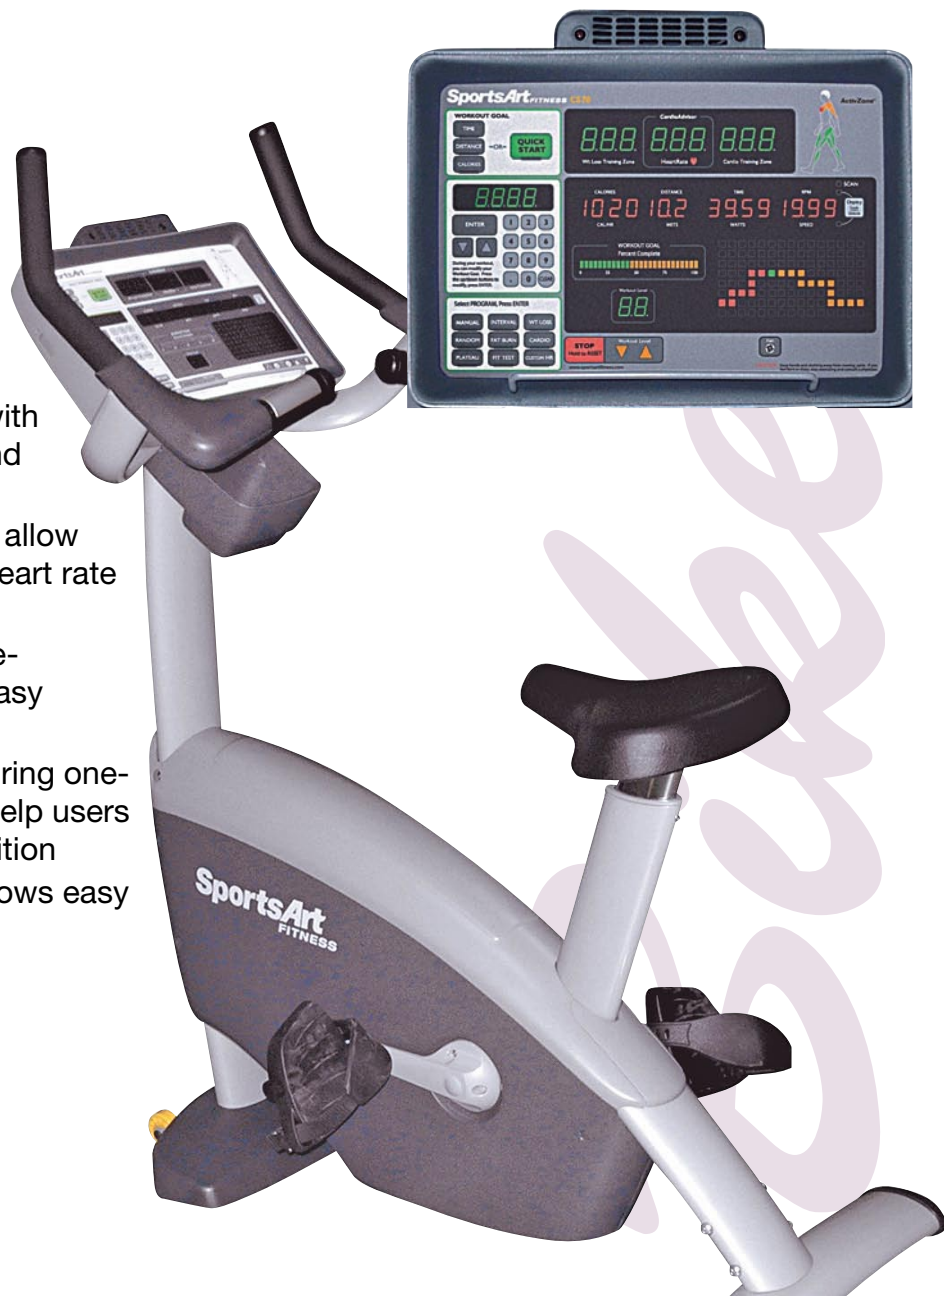

SportsArt Upright Cycle Club Series

C570U

Ultimate Performance and Style

- Tri-color dot matrix display with multiple feedback options and workout programs
- Two contact heart rate areas allow users to keep tabs on their heart rate in any riding posture
- Oversized pedals feature one-touch strap adjustment for easy customization
- Oversized padded seat featuring one-touch height adjustment to help users find the perfect exercise position
- Unique low profile shroud allows easy access
- CardioAdvisor™
- MyGoal™
- Integrated 3 speed fan

COMPUTER FEATURES	MAX. USER WEIGHT	DIMENSIONS		USAGE
Speed, Watts, Rpm, distance, time, calories, pulse, Heart Rate, Workout Goal & Level	180 kg	Length	116 cm	Commercial
		Width	60 cm	
		Height	139 cm	