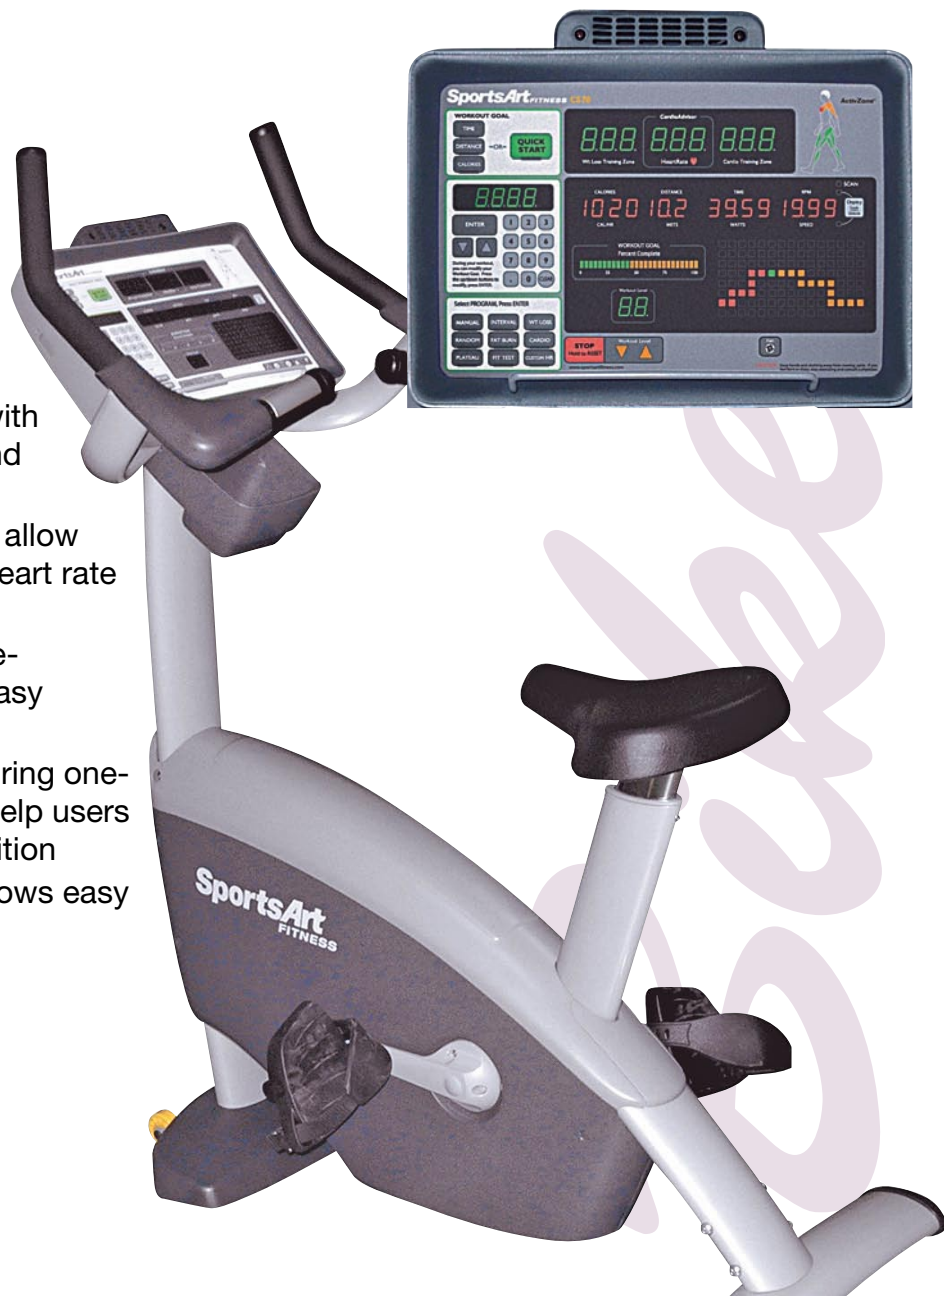

SportsArt Upright Cycle Club Series

C570U

Ultimate Performance and Style

- Tri-color dot matrix display with multiple feedback options and workout programs
- Two contact heart rate areas allow users to keep tabs on their heart rate in any riding posture
- Oversized pedals feature one-touch strap adjustment for easy customization
- Oversized padded seat featuring one-touch height adjustment to help users find the perfect exercise position
- Unique low profile shroud allows easy access
- CardioAdvisor™
- MyGoal™
- Integrated 3 speed fan

COMPUTER FEATURES	MAX. USER WEIGHT	DIMENSIONS	USAGE
Speed, Watts, Rpm, distance, time, calories, pulse, Heart Rate, Workout Goal & Level	180 kg	Length 116 cm Width 60 cm Height 139 cm	Commercial

Get fit ... get Orbit Equipped