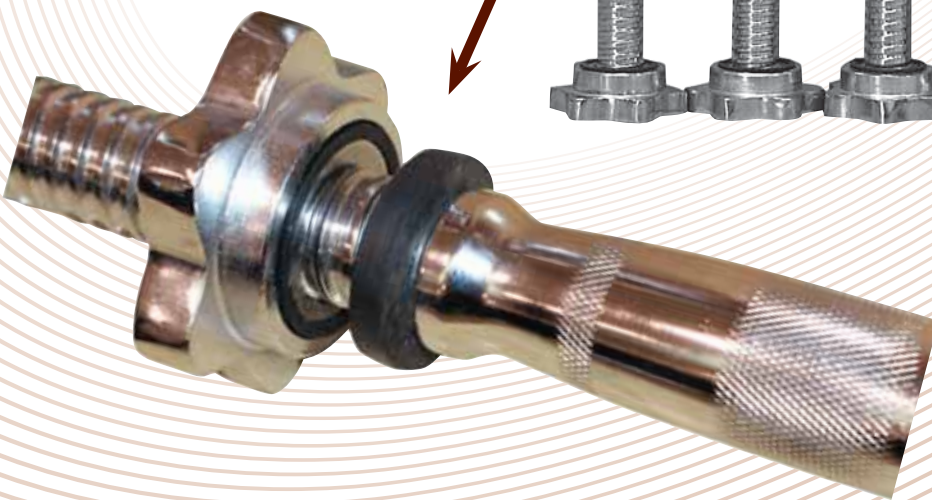

Dumbbell Rods

EH14T/16T/20T

*A simple spin
locks plates tight*

Threaded Chrome Dumbbell
Handles feature solid, heavily
chrome steel with deep threads
for safety and durability.

- Ergonomic grips
- Dual rubber seals compress to reduce risk of nuts loosening
- To be used with standard weight plates.
- Sold in Pairs

SIZES

- 36cm
- 41cm
- 51cm

**Sold in pairs*

Get fit ... get Orbit Equipped

Tel.: 1300 13 42 13

Web: www.orbitfitness.com.au