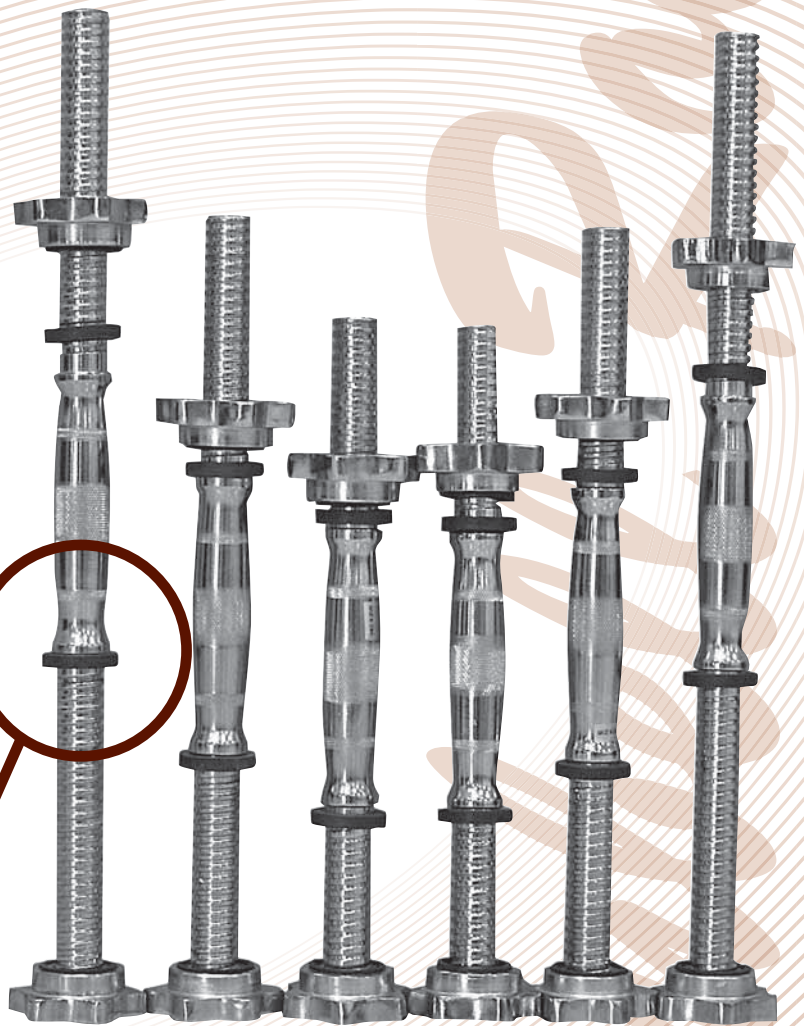

Dumbbell Rods

EH14T/16T/20T

*A simple spin
locks plates tight*

Threaded Chrome Dumbbell
Handles feature solid, heavily
chrome steel with deep threads
for safety and durability.

- Ergonomic grips
- Dual rubber seals compress to reduce risk of nuts loosening
- To be used with standard weight plates.
- Sold in Pairs

SIZES

- 36cm
- 41cm
- 51cm

**Sold in pairs*

Get fit ... get Orbit Equipped

Tel.: 1300 13 42 13

Web: www.orbitfitness.com.au