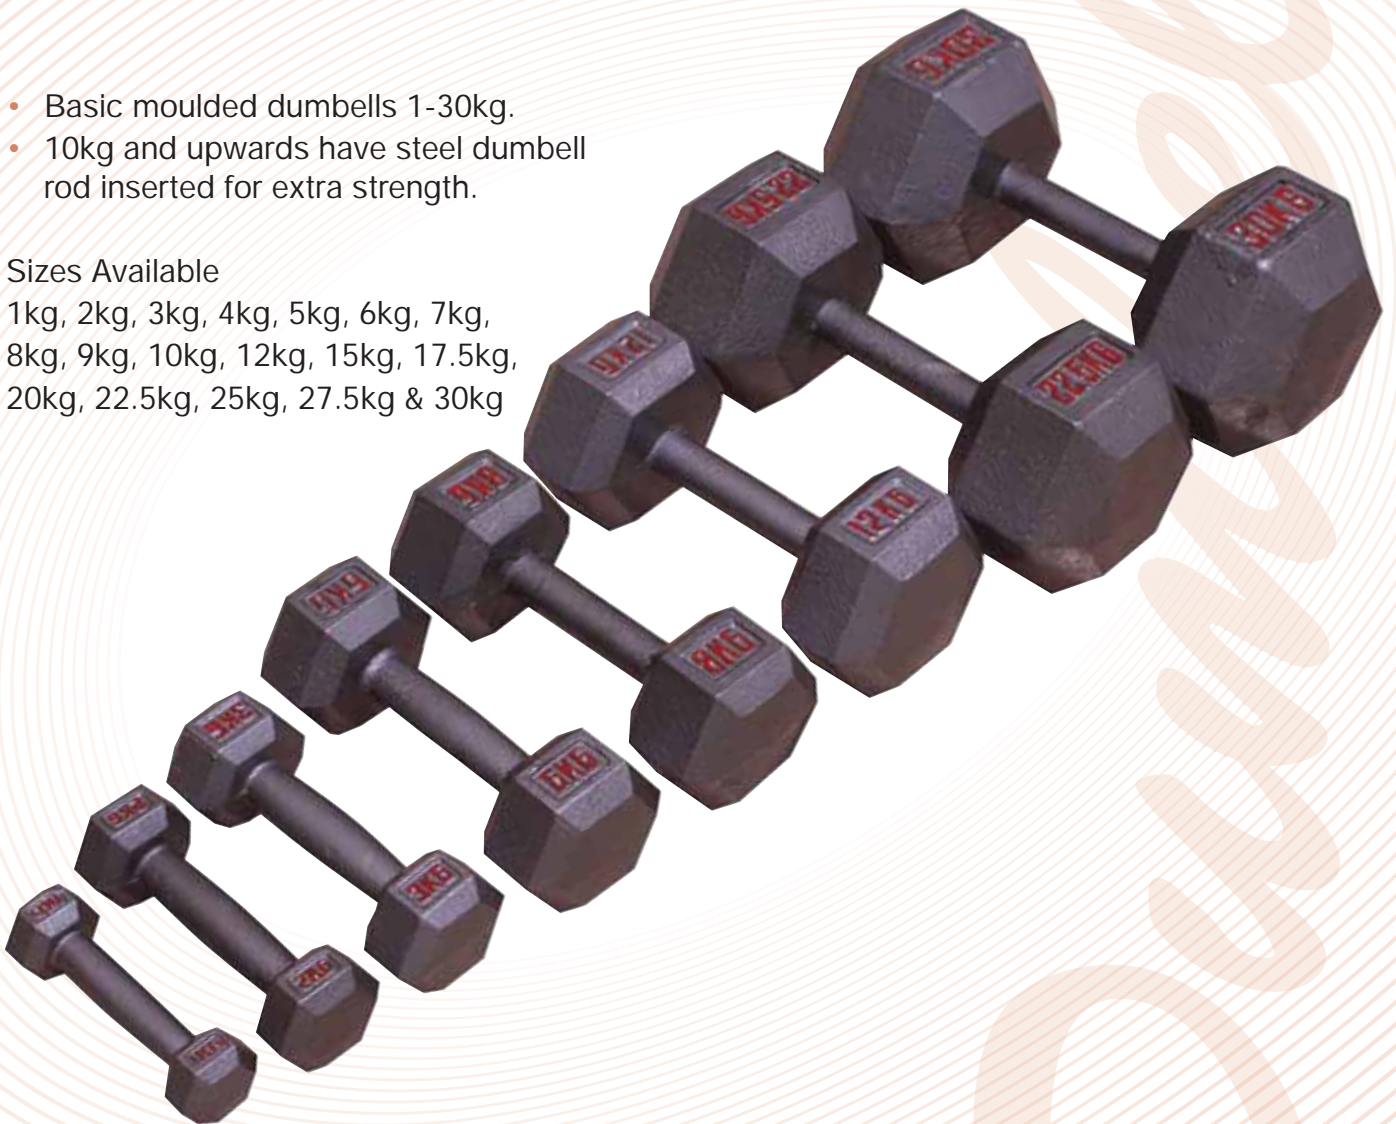

Grey Metal Hex Dumbbells

HEX

Hexagonal Metal Dumbbells

- Basic moulded dumbbells 1-30kg.
- 10kg and upwards have steel dumbbell rod inserted for extra strength.

Sizes Available

1kg, 2kg, 3kg, 4kg, 5kg, 6kg, 7kg,
8kg, 9kg, 10kg, 12kg, 15kg, 17.5kg,
20kg, 22.5kg, 25kg, 27.5kg & 30kg