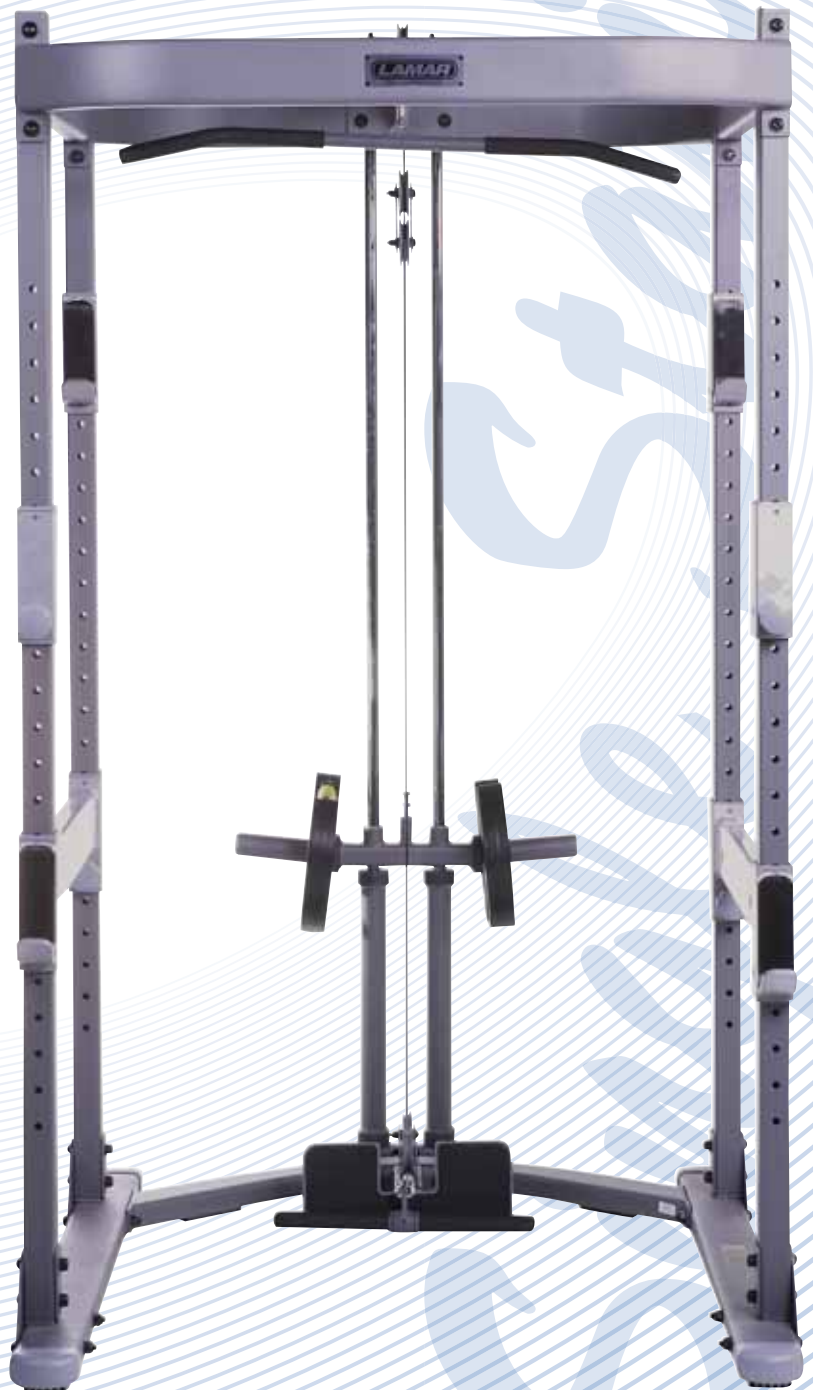

Power Cage Lat Attachment

SINGLE STATION

LS537

*Compliment your Power Cage
with a Lat attachment*

- Weight carriage supports Olympic Plates ONLY

INCLUDES

- Lat Bar
- Foot support for seated row & Cable Curls/Upright row

**Weights are not included*

| DIMENSIONS | | USAGE |
|------------|--------|-------|
| Length | 160 cm | Home |
| Width | 122 cm | |
| Height | 211 cm | |

Get fit ... get Orbit Equipped

Tel.: 1300 13 42 13