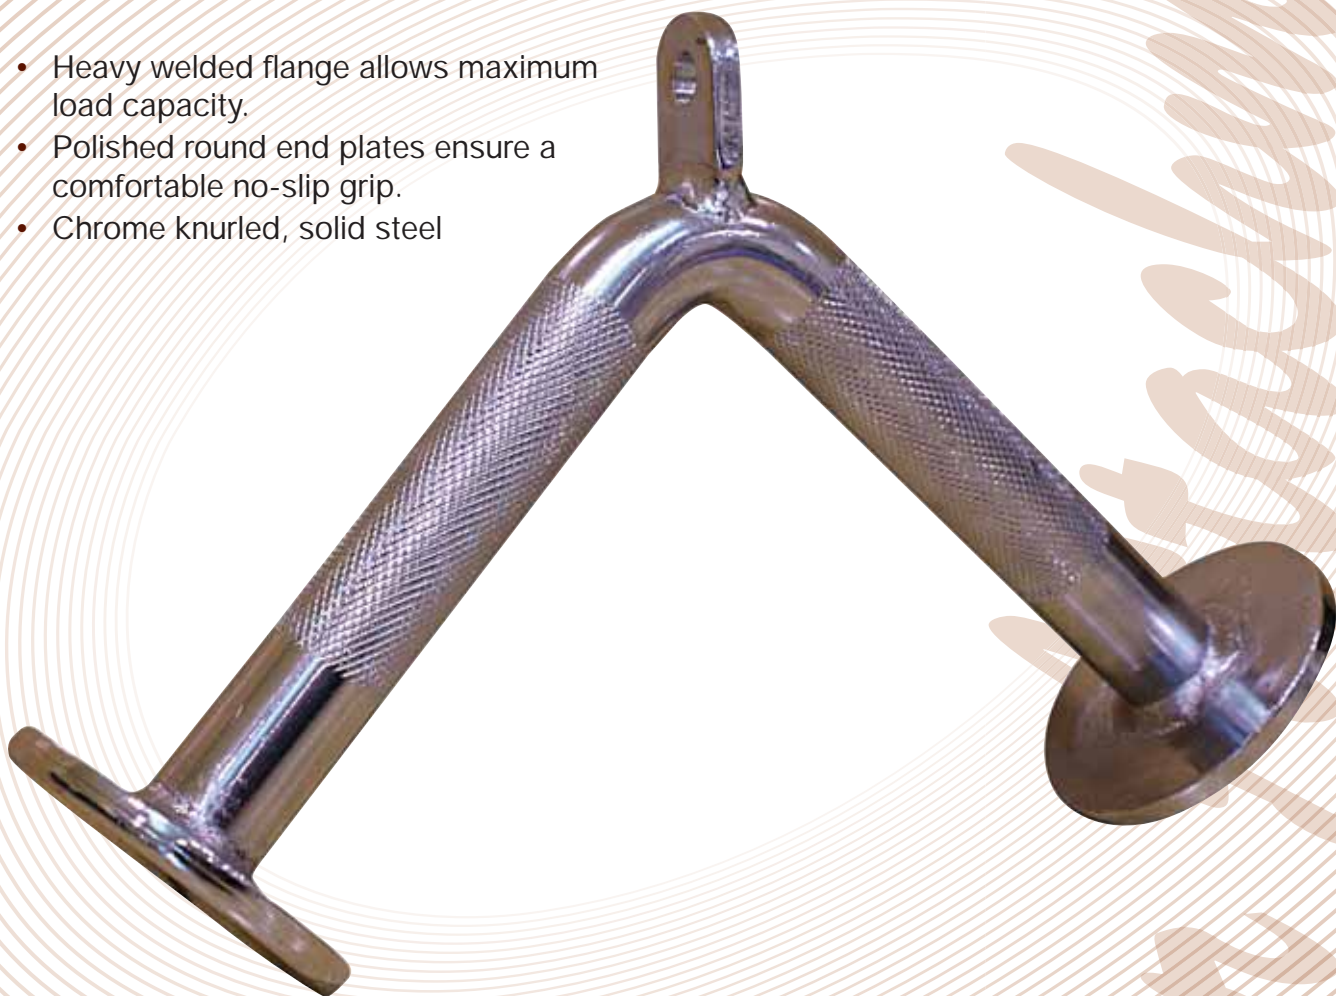

Tricep Bar

MB504

*Designed for maximum
triceps contraction*

- Heavy welded flange allows maximum load capacity.
- Polished round end plates ensure a comfortable no-slip grip.
- Chrome knurled, solid steel