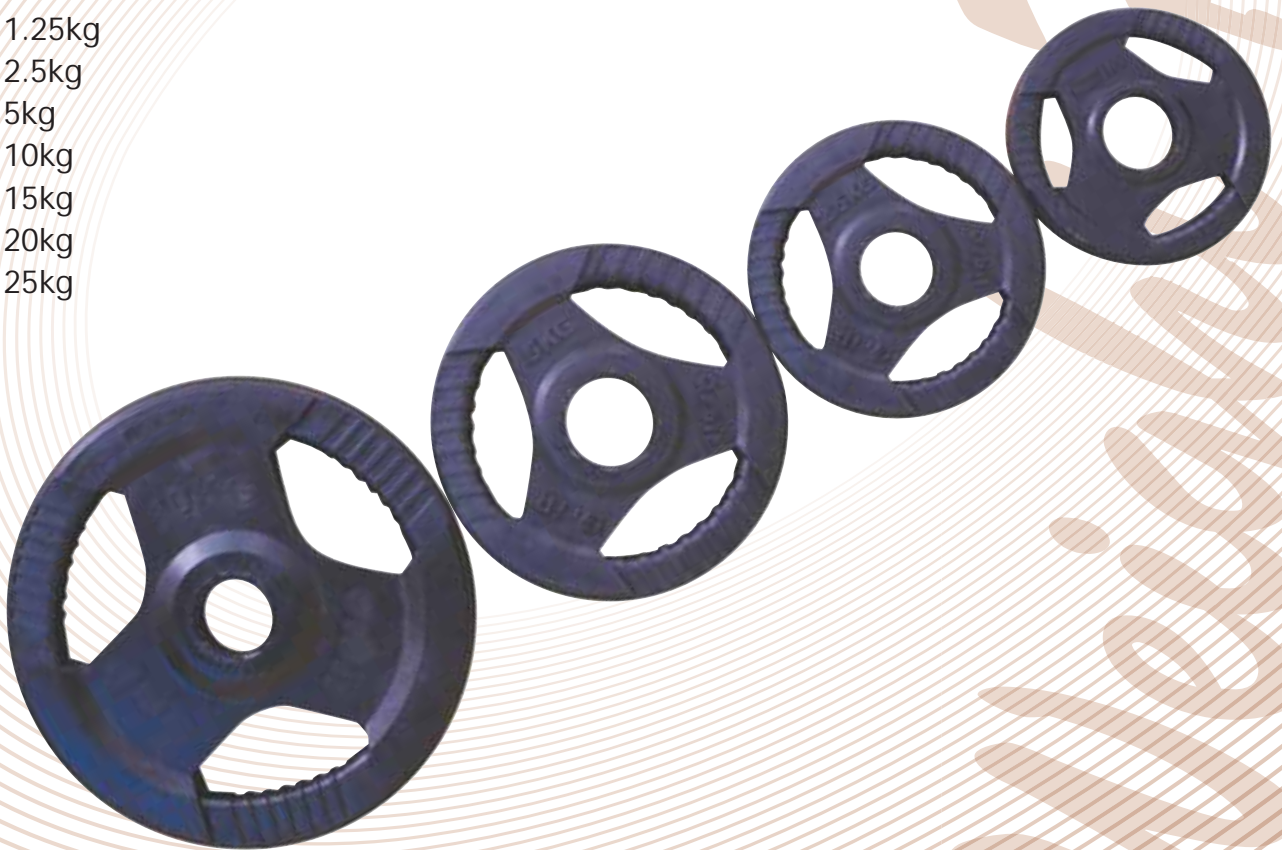

Olympic Rubber Black

OG

Heavy lifting has never been easier or safer.

Encased in durable, heavy-duty rubber to prevent scuffing or damage to equipment, walls or floors. Impact-resistant, these Olympic Plates will not split, crack or peel. They are also impervious to rusting, chipping, flaking or losing their colour. And the integrated metal sleeve provides a smooth, secure fit onto any Olympic bar.

- Convenient Handle grips for the 10kg & 20kg plates

AVAILABLE SIZES

- 1.25kg
- 2.5kg
- 5kg
- 10kg
- 15kg
- 20kg
- 25kg